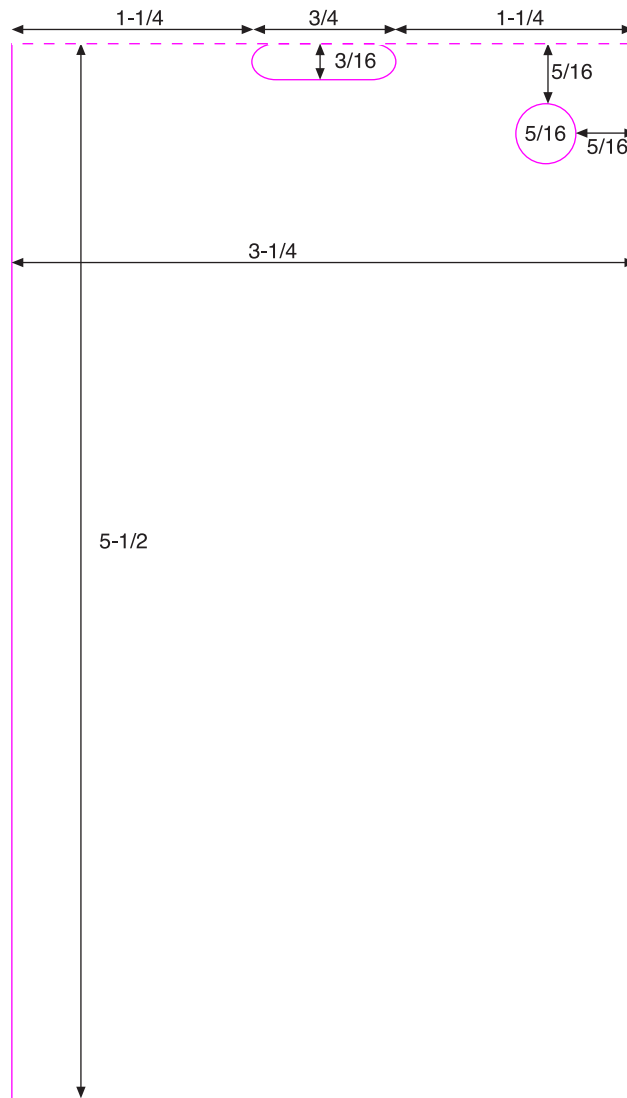

FACE DIE/SLIT

FACE PERF

BACK DIE/SLIT

BACK PERF

Job # 173155

Size 3.25 x 5.5  
roll label

Prints black - 185

Head Lead  
Face Out

Job # 173155

Size 3.25 x 5.5